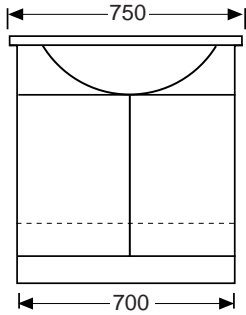

ATLANTA FLOOR STANDING AND WALL-HUNG UNIT

750mm

Product Codes: 603496 / 603495 (floor),
603504 / 603503 (wall)