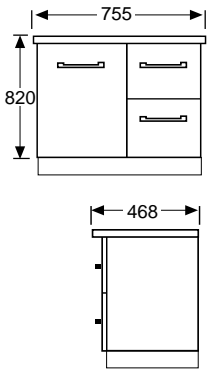

900mm

width: 912 height: 420 depth: 467
Charred oak 603472 / white gloss 603471

1200mm

width: 1200 height: 420 depth: 466
Charred oak 603474 / white gloss 603473

1200mm with double bowl

Single drawer high, with two drawers side by side.
width: 1200 height: 420 depth: 475
Charred oak 603476 / white gloss 603475

900mm

width: 912 height: 820 depth: 467
Charred oak 603480 / white gloss 603479

1200mm

width: 1200 height: 820 depth: 466
Charred oak 603482 / white gloss 603481

1200mm with double bowl

width: 1200 height: 820 depth: 466
Charred oak 603484 / white gloss 603483

TWO DOOR, ONE DRAWER UNIT - 900mm

width: 912 height: 420 depth: 467

Charred oak 603492 / white gloss 603491

TWO DOOR, TWO DRAWER UNIT - 1200mm

width: 1200 height: 420 depth: 466

Charred oak 603494 / white gloss 603493

TWO DRAWER FLOOR OR WALL
- 1200mm DOUBLE BOWL

Product Code: 603484 / 603483

BOSTON FLOOR STANDING UNIT

ONE DOOR, TWO DRAWER
- 750mm

Product Code: 603486 / 603485

TWO DOOR, TWO DRAWER
- 900mm

Product Code: 603488 / 603487