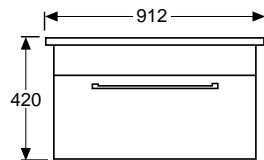

BOSTON SINGLE DRAWER WALL-HUNG UNIT

ONE DRAWER - 750mm

Product Code: 603470 / 603545

ONE DRAWER - 900mm

Product Code: 603472 / 603471

ONE DRAWER - 1200mm

Product Code: 603474 / 603473

TWO DRAWER - 1200mm
DOUBLE BOWL