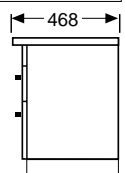

BOSTON TWO DRAWER FLOOR STANDING UNIT

TWO DRAWER FLOOR
- 750mm

Product Code: 603478 / 603477