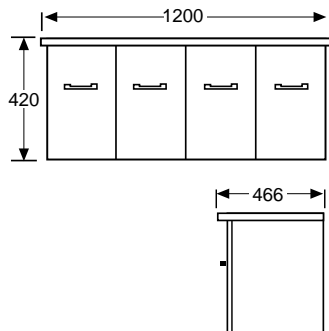

TWO DOOR, FOUR DRAWER
- 1200mm

Product Code: 603490 / 603489

BOSTON WALL-HUNG UNIT

TWO DOOR, ONE DRAWER
- 900mm

Product Code: 603492 / 603491

TWO DOOR, TWO DRAWER
- 1200mm

Product Code: 603494 / 603493

WARRANTY