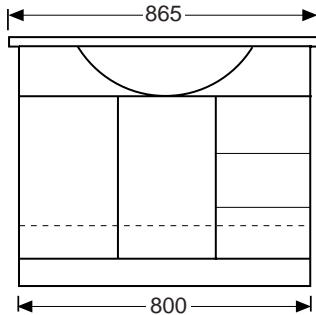

860mm

Product Codes: 603498 / 603497 (floor),
603506 / 603505 (wall)