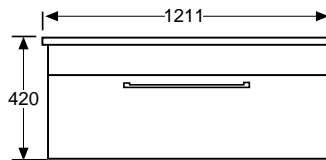

BOSTON SINGLE DRAWER WALL-HUNG UNIT

ONE DRAWER - 750mm

Product Code: 603470 / 603545

ONE DRAWER - 900mm

Product Code: 603472 / 603471

ONE DRAWER - 1200mm

Product Code: 603474 / 603473

TWO DRAWER - 1200mm
DOUBLE BOWL