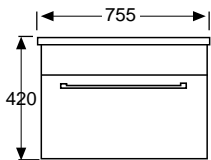

BOSTON SINGLE DRAWER WALL-HUNG UNIT

ONE DRAWER - 750mm

Product Code: 603470 / 603545