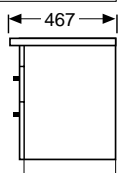

Available in white gloss polyurethane finish or charred oak melamine finish.

TWO DOOR - 750mm

width: 750 height: 840 depth: 495

Charred oak 603496 / white gloss 603495

TWO DOOR, THREE DRAWER - 860mm

width: 865 height: 840 depth: 500

900mm

width: 912 height: 820 depth: 467
Charred oak 603480 / white gloss 603479

1200mm

width: 1200 height: 820 depth: 466
Charred oak 603482 / white gloss 603481

1200mm with double bowl

width: 1200 height: 820 depth: 466
Charred oak 603484 / white gloss 603483

BOSTON SINGLE DRAWER WALL-HUNG UNIT

ONE DRAWER - 750mm

Product Code: 603470 / 603545

ONE DRAWER - 900mm

Product Code: 603472 / 603471

ONE DRAWER - 1200mm

Product Code: 603474 / 603473

TWO DRAWER - 1200mm
DOUBLE BOWL

Product Code: 603476 / 603475

BOSTON TWO DRAWER FLOOR STANDING UNIT

TWO DRAWER FLOOR
- 750mm

Product Code: 603478 / 603477

TWO DRAWER FLOOR
- 900mm

Product Code: 603480 / 603479

TWO DRAWER FLOOR
- 1200mm

Product Code: 603482 / 603481