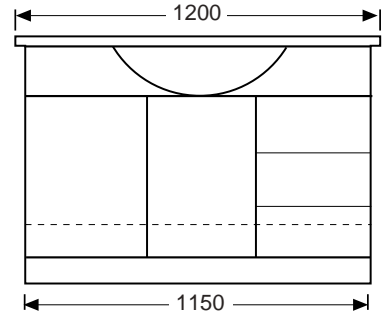

1200mm

Product Codes: 603502 / 603501 (floor),
603510 / 603509 (wall)