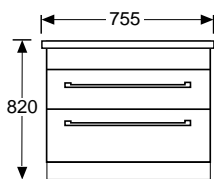

BOSTON TWO DRAWER FLOOR STANDING UNIT

TWO DRAWER FLOOR
- 750mm

Product Code: 603478 / 603477