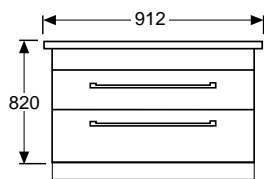

Product Code: 603476 / 603475

BOSTON TWO DRAWER FLOOR STANDING UNIT

TWO DRAWER FLOOR
- 750mm

Product Code: 603478 / 603477

TWO DRAWER FLOOR
- 900mm

Product Code: 603480 / 603479

TWO DRAWER FLOOR
- 1200mm

Product Code: 603482 / 603481