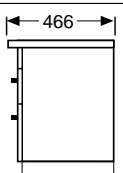

Available in white gloss polyurethane finish or charred oak melamine finish.

TWO DOOR - 750mm

width: 750 height: 840 depth: 495

Charred oak 603496 / white gloss 603495

TWO DOOR, THREE DRAWER - 860mm

width: 865 height: 840 depth: 500

BOSTON SINGLE DRAWER WALL-HUNG UNIT

ONE DRAWER - 750mm

Product Code: 603470 / 603545

ONE DRAWER - 900mm

Product Code: 603472 / 603471

ONE DRAWER - 1200mm

Product Code: 603474 / 603473

TWO DRAWER - 1200mm
DOUBLE BOWL

Product Code: 603476 / 603475

BOSTON TWO DRAWER FLOOR STANDING UNIT

TWO DRAWER FLOOR
- 750mm

Product Code: 603478 / 603477

TWO DRAWER FLOOR
- 900mm

Product Code: 603480 / 603479

TWO DRAWER FLOOR
- 1200mm

Product Code: 603482 / 603481

TWO DRAWER FLOOR OR WALL
- 1200mm DOUBLE BOWL

Product Code: 603484 / 603483

BOSTON FLOOR STANDING UNIT

ONE DOOR, TWO DRAWER
- 750mm

Product Code: 603486 / 603485

TWO DOOR, TWO DRAWER
- 900mm

Product Code: 603488 / 603487