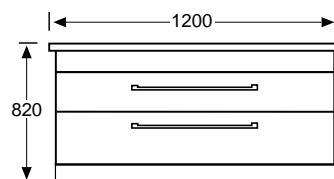

Product Code: 603476 / 603475

BOSTON TWO DRAWER FLOOR STANDING UNIT

TWO DRAWER FLOOR
- 750mm

Product Code: 603478 / 603477

TWO DRAWER FLOOR
- 900mm

Product Code: 603480 / 603479

TWO DRAWER FLOOR
- 1200mm

Product Code: 603482 / 603481