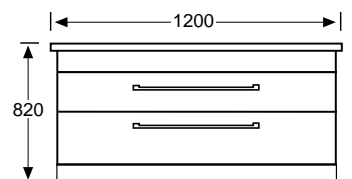

TWO DRAWER FLOOR OR WALL
- 1200mm DOUBLE BOWL

Product Code: 603484 / 603483