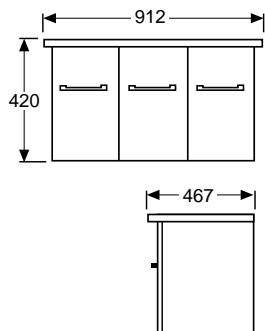

900mm

width: 912 height: 820 depth: 467
Charred oak 603480 / white gloss 603479

1200mm

width: 1200 height: 820 depth: 466
Charred oak 603482 / white gloss 603481

1200mm with double bowl

width: 1200 height: 820 depth: 466
Charred oak 603484 / white gloss 603483

TWO DRAWER FLOOR OR WALL
- 1200mm DOUBLE BOWL

Product Code: 603484 / 603483

BOSTON FLOOR STANDING UNIT

ONE DOOR, TWO DRAWER
- 750mm

Product Code: 603486 / 603485

TWO DOOR, TWO DRAWER
- 900mm

Product Code: 603488 / 603487

TWO DOOR, FOUR DRAWER
- 1200mm

Product Code: 603490 / 603489

BOSTON WALL-HUNG UNIT

TWO DOOR, ONE DRAWER
- 900mm

Product Code: 603492 / 603491

TWO DOOR, TWO DRAWER
- 1200mm

Product Code: 603494 / 603493

WARRANTY