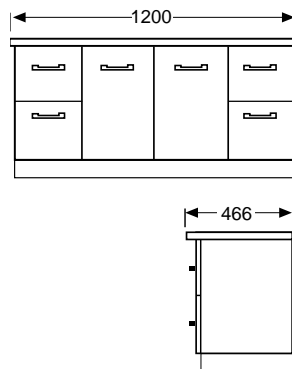

TWO DOOR, ONE DRAWER UNIT - 900mm

width: 912 height: 420 depth: 467

Charred oak 603492 / white gloss 603491

TWO DOOR, TWO DRAWER UNIT - 1200mm

width: 1200 height: 420 depth: 466

Charred oak 603494 / white gloss 603493

TWO DRAWER FLOOR OR WALL
- 1200mm DOUBLE BOWL

Product Code: 603484 / 603483

BOSTON FLOOR STANDING UNIT

ONE DOOR, TWO DRAWER
- 750mm

Product Code: 603486 / 603485

TWO DOOR, TWO DRAWER
- 900mm

Product Code: 603488 / 603487

TWO DOOR, FOUR DRAWER
- 1200mm

Product Code: 603490 / 603489

BOSTON WALL-HUNG UNIT

TWO DOOR, ONE DRAWER
- 900mm

Product Code: 603492 / 603491

TWO DOOR, TWO DRAWER
- 1200mm

Product Code: 603494 / 603493

WARRANTY