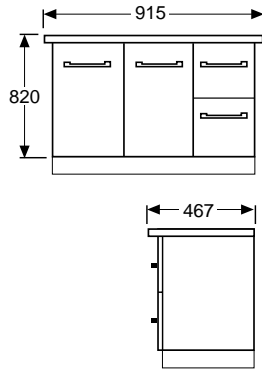

900mm

width: 912 height: 820 depth: 467
Charred oak 603480 / white gloss 603479

1200mm

width: 1200 height: 820 depth: 466
Charred oak 603482 / white gloss 603481

1200mm with double bowl

width: 1200 height: 820 depth: 466
Charred oak 603484 / white gloss 603483

TWO DOOR, ONE DRAWER UNIT - 900mm

width: 912 height: 420 depth: 467

Charred oak 603492 / white gloss 603491

TWO DOOR, TWO DRAWER UNIT - 1200mm

width: 1200 height: 420 depth: 466

Charred oak 603494 / white gloss 603493

TWO DRAWER FLOOR OR WALL
- 1200mm DOUBLE BOWL

Product Code: 603484 / 603483

BOSTON FLOOR STANDING UNIT

ONE DOOR, TWO DRAWER
- 750mm

Product Code: 603486 / 603485

TWO DOOR, TWO DRAWER
- 900mm

Product Code: 603488 / 603487

TWO DOOR, FOUR DRAWER
- 1200mm

Product Code: 603490 / 603489

BOSTON WALL-HUNG UNIT

TWO DOOR, ONE DRAWER
- 900mm

Product Code: 603492 / 603491

TWO DOOR, TWO DRAWER
- 1200mm

Product Code: 603494 / 603493

WARRANTY