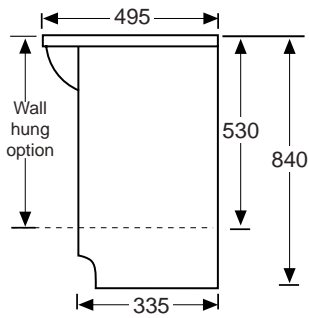

ATLANTA FLOOR STANDING AND WALL-HUNG UNIT

750mm

Product Codes: 603496 / 603495 (floor),
603504 / 603503 (wall)