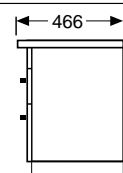

BOSTON SINGLE DRAWER WALL-HUNG UNIT

ONE DRAWER - 750mm

Product Code: 603470 / 603545

ONE DRAWER - 900mm

Product Code: 603472 / 603471

ONE DRAWER - 1200mm

Product Code: 603474 / 603473

TWO DRAWER - 1200mm
DOUBLE BOWL

Product Code: 603476 / 603475

BOSTON TWO DRAWER FLOOR STANDING UNIT

TWO DRAWER FLOOR
- 750mm

Product Code: 603478 / 603477

TWO DRAWER FLOOR
- 900mm

Product Code: 603480 / 603479

TWO DRAWER FLOOR
- 1200mm

Product Code: 603482 / 603481