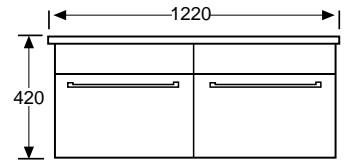

TWO DRAWER - 1200mm
DOUBLE BOWL

Product Code: 603476 / 603475