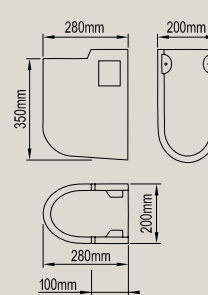

CORAL SHROUD – LARGE

Product Code: 580794