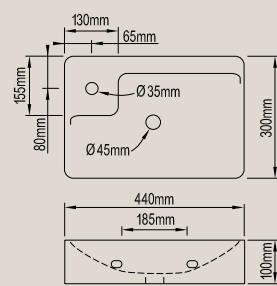

QUARTZ WALL HAND BASIN RIGHT HAND BASIN

Product Code: 567904