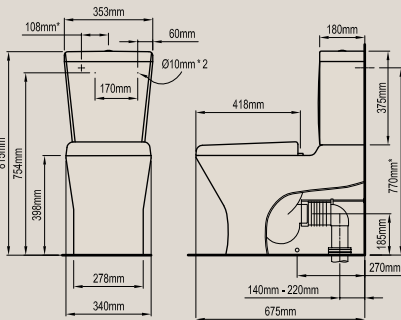

BACK TO WALL SUITE

SANTANA BACK TO WALL SUITE

Product Code: Back-entry 603738

* Note! Set out height for centre of water supply from bottom of pan. Please make allowance for floor covering and bedding.