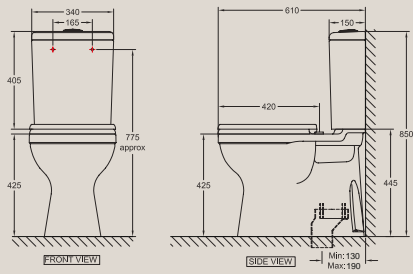

CLOSE COUPLED SUITE

ANDORRA II CLOSE COUPLED SUITE

Product Codes: S-Trap 604360, P-Trap 604364