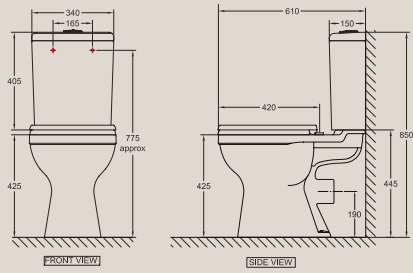

CLOSE COUPLED SUITE

ANDORRA II CLOSE COUPLED SUITE

Product Codes: S-Trap 604360, P-Trap 604364