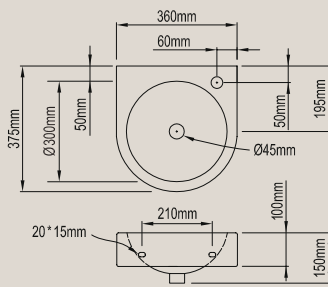

RUBY OVAL WALL BASIN

Product Code: 567915