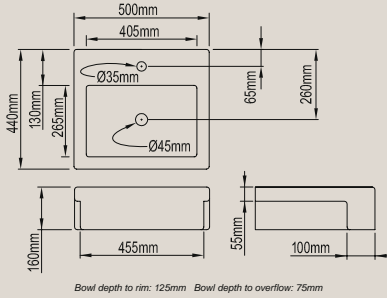

SEMI RECESSED BASINS

AQUAMARINE SEMI RECESSED RECTANGLE BASIN

Product Code: 567909