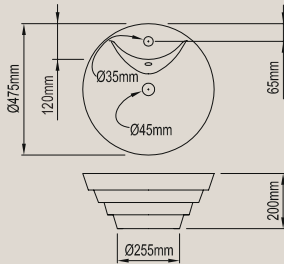

COUNTERTOP BASINS

TOPAZ ROUND COUNTERTOP BASIN

Product Code: 567907