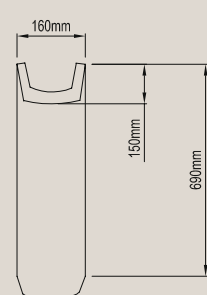

EMERALD PEDESTAL

Product Code: 567898