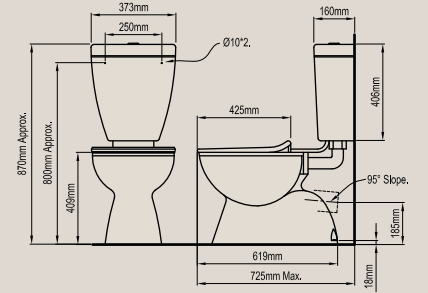

BELLA LINK SUITE

Product Codes: S-Trap 556475, P-Trap 556473