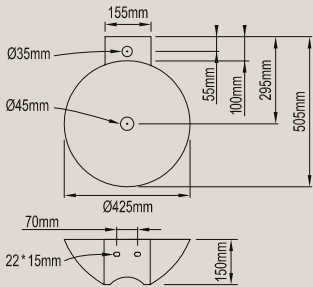

WALL BASINS

RUBY ROUND WALL HAND BASIN

Product Code: 567914