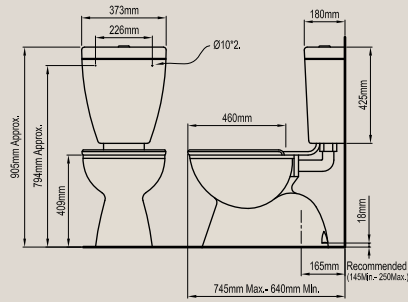

LINK SUITES

BELLA PLUS LINK SUITE

Product Codes: S-Trap 556477, P-Trap 556476