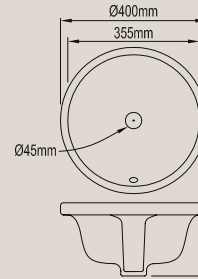

UNDERCOUNTER BASINS

SAPPHIRE ROUND UNDERCOUNTER BASIN

Product Code: 567899