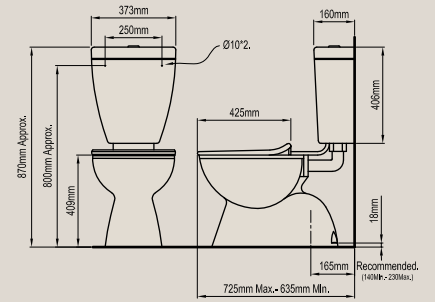

BELLA LINK SUITE

Product Codes: S-Trap 556475, P-Trap 556473