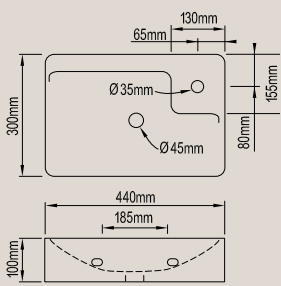

QUARTZ WALL HAND BASIN LEFT HAND BASIN

Product Code: 567903