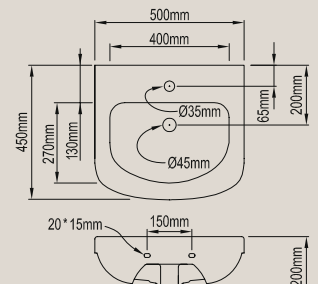

EMERALD WALL BASIN

Product Code single hole: 567896
Product Code three hole: 567897