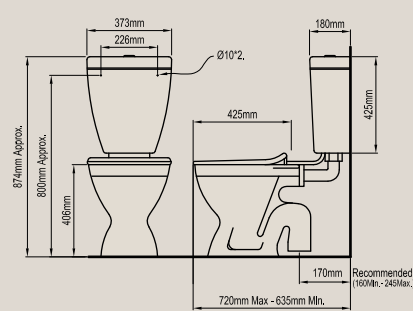

BEGA PLUS LINK SUITE

Product Codes: S-Trap 556469, P-Trap 556468