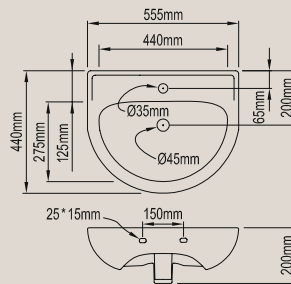

CORAL WALL BASIN – LARGE

Product Code: 567887