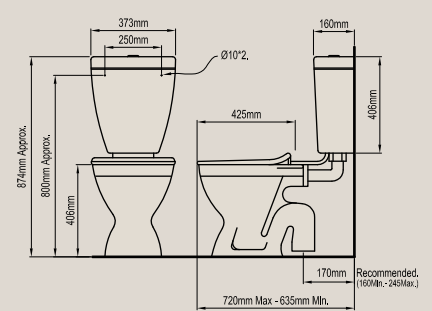

BEGA LINK SUITE

Product Codes: S-Trap 556466, P-Trap 556465

All dimensions are in mm. Tolerance ± 5% for below 200mm and ± 3% for above 200mm.