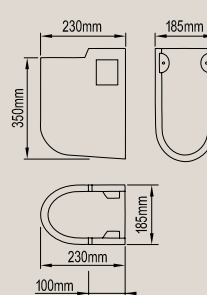

CORAL SHROUD – SMALL / MEDIUM

Product Code: 580795