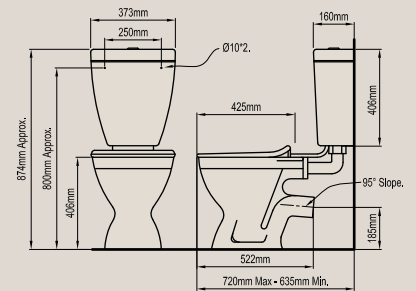

BEGA LINK SUITE

Product Codes: S-Trap 556466, P-Trap 556465

All dimensions are in mm. Tolerance ± 5% for below 200mm and ± 3% for above 200mm.