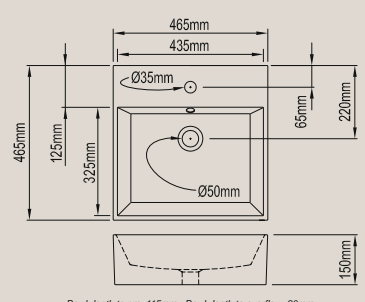

AMETHYST RECTANGLE BASIN

Product Code: 567910