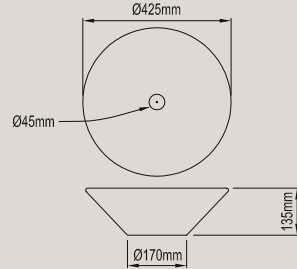

PEARL ROUND COUNTERTOP BASIN

Product Code: 567912