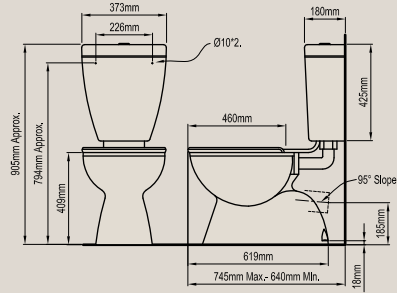

LINK SUITES

BELLA PLUS LINK SUITE

Product Codes: S-Trap 556477, P-Trap 556476