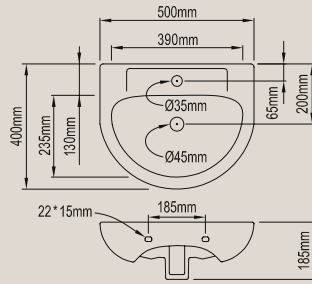

CORAL WALL BASIN – MEDIUM

Product Code single hole: 567889
Product Code three hole: 567890