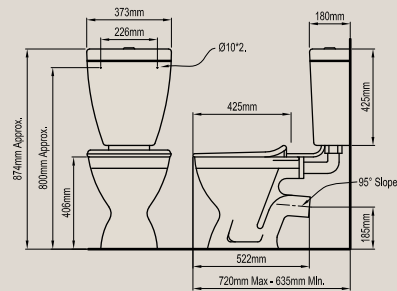

BEGA PLUS LINK SUITE

Product Codes: S-Trap 556469, P-Trap 556468