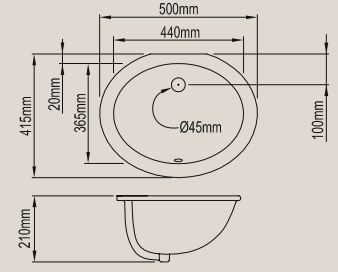

SAPPHIRE OVAL UNDERCOUNTER BASIN

Product Code: 567900