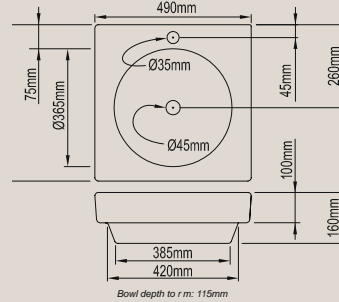

GARNET SQUARE BASIN ROUND BOWL

Product Code: 567916