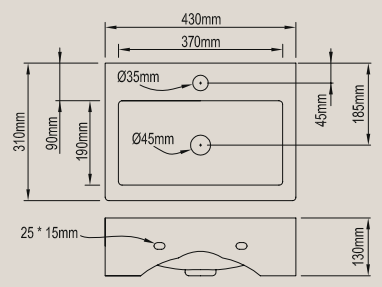

TURQUOISE WALL HAND BASIN

Product Code: 567905