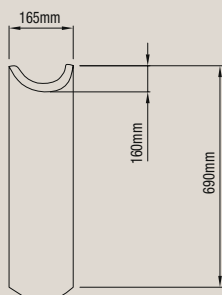

CORAL PEDESTAL – MEDIUM

Product Code: 567286