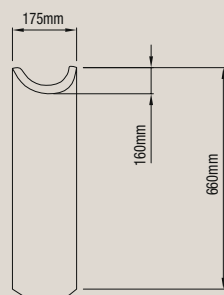

CORAL PEDESTAL – LARGE

Product Code: 567893