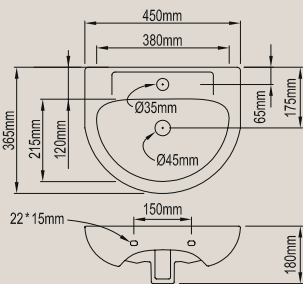

PEDESTAL BASINS (WALL BASIN OPTIONAL)

CORAL WALL BASIN – SMALL

Product Code: 567891