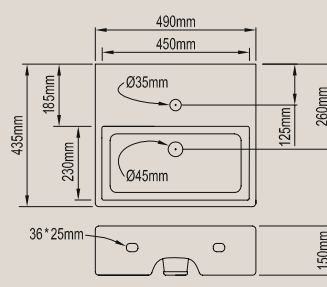

AMETHYST RECTANGULAR BASIN

Product Code: 567910