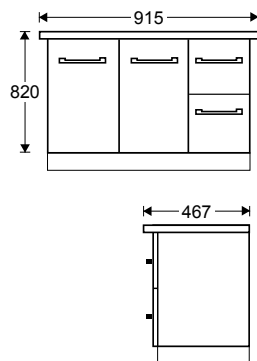

TWO DOOR, TWO DRAWER - 900mm

Product Code: 603488 / 603487