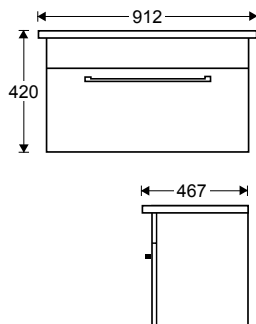

880MM

Three door, nine shelves unit.

width: 880mm height: 750mm depth: 120mm

Charred oak 615115 / white gloss 615114

1180MM

Two door, six shelves unit.

width: 1180mm height: 750mm depth: 120mm

Charred oak 615118 / white gloss 615116

TECHNICAL SPECIFICATIONS

ATLANTA FLOOR STANDING AND WALL-HUNG UNIT

750mm

Product Codes: 603496 / 603495 (floor),
603504 / 603503 (wall)

860mm

Product Codes: 603498 / 603497 (floor),
603506 / 603505 (wall)

1200mm

Product Codes: 603502 / 603501 (floor),
603510 / 603509 (wall)

BOSTON SINGLE DRAWER WALL-HUNG UNIT

ONE DRAWER - 750mm

Product Code: 603470 / 603545

ONE DRAWER - 900mm

Product Code: 603472 / 603471

ONE DRAWER - 1200mm