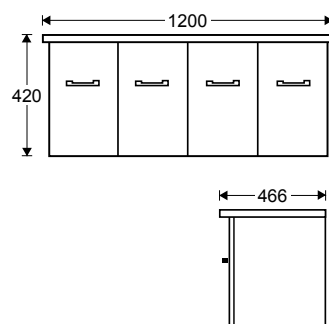

Product Code: 603488 / 603487

TWO DOOR, FOUR DRAWER - 1200mm

Product Code: 603490 / 603489

BOSTON WALL-HUNG UNIT

TWO DOOR, ONE DRAWER - 900mm

Product Code: 603492 / 603491

TWO DOOR, TWO DRAWER - 1200mm

Product Code: 603494 / 603493