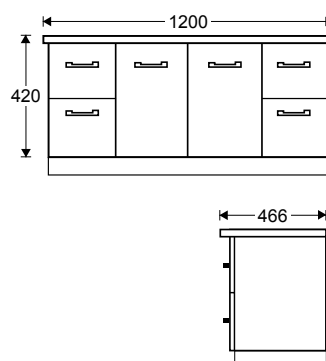

TWO DOOR, FOUR DRAWER - 1200mm

Product Code: 603490 / 603489