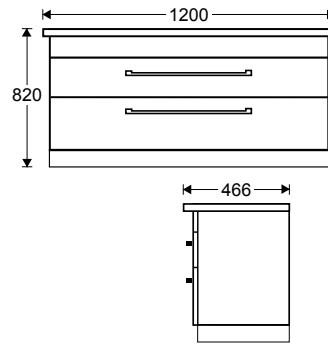

1200mm

Product Code: 603482 / 603481