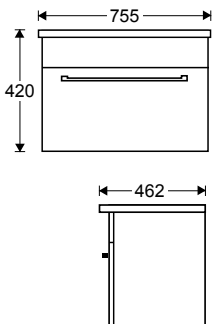

750mm

width: 755 height: 820 depth: 468

Charred oak 603478 / white gloss 603477

900mm

width: 912 height: 820 depth: 467

Charred oak 603480 / white gloss 603479

1200mm

width: 1200 height: 820 depth: 466

880MM

Three door, nine shelves unit.

width: 880mm height: 750mm depth: 120mm

Charred oak 615115 / white gloss 615114

1180MM

Two door, six shelves unit.

width: 1180mm height: 750mm depth: 120mm

Charred oak 615118 / white gloss 615116

TECHNICAL SPECIFICATIONS

ATLANTA FLOOR STANDING AND WALL-HUNG UNIT

750mm

Product Codes: 603496 / 603495 (floor),
603504 / 603503 (wall)

860mm

Product Codes: 603498 / 603497 (floor),
603506 / 603505 (wall)

1200mm

Product Codes: 603502 / 603501 (floor),
603510 / 603509 (wall)

BOSTON SINGLE DRAWER WALL-HUNG UNIT

ONE DRAWER - 750mm

Product Code: 603470 / 603545

ONE DRAWER - 900mm

Product Code: 603472 / 603471

ONE DRAWER - 1200mm