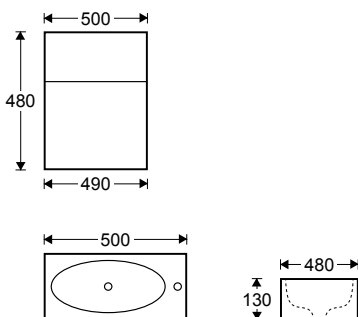

RAYMOR METRO VANITY

ONE DOOR, WALL HUNG

Product Code: 615109/ 615108

Tapware and accessories not included.

Raymor