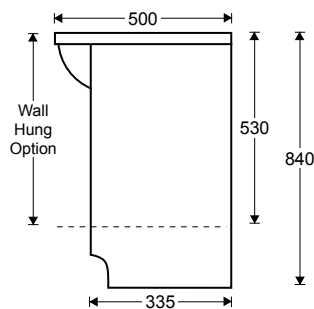

880MM

Three door, nine shelves unit.

width: 880mm height: 750mm depth: 120mm

Charred oak 615115 / white gloss 615114

1180MM

Two door, six shelves unit.

width: 1180mm height: 750mm depth: 120mm

Charred oak 615118 / white gloss 615116

TECHNICAL SPECIFICATIONS

ATLANTA FLOOR STANDING AND WALL-HUNG UNIT

750mm

Product Codes: 603496 / 603495 (floor),
603504 / 603503 (wall)

860mm

Product Codes: 603498 / 603497 (floor),
603506 / 603505 (wall)

1200mm