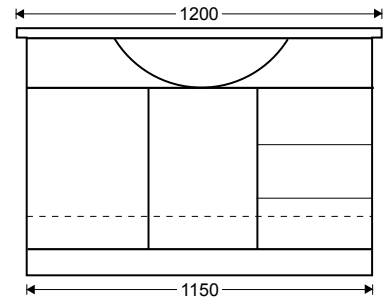

1200mm

Product Codes: 603502 / 603501 (floor),
603510 / 603509 (wall)