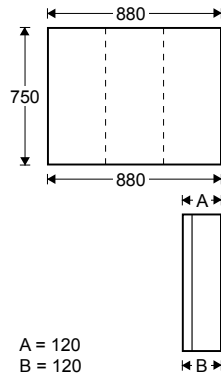

THREE DOOR - 880mm

Product Code: 615115 / 615114