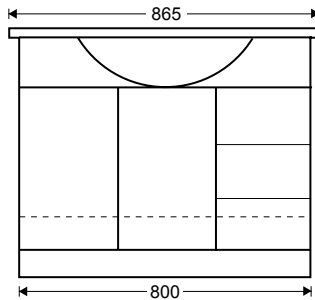

860mm

Product Codes: 603498 / 603497 (floor),
603506 / 603505 (wall)