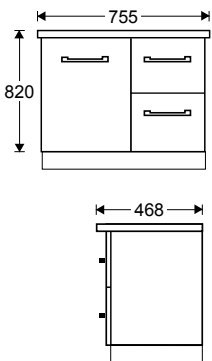

750mm

width: 755 height: 820 depth: 468

Charred oak 603478 / white gloss 603477

900mm

width: 912 height: 820 depth: 467

Charred oak 603480 / white gloss 603479

1200mm

width: 1200 height: 820 depth: 466

880MM

Three door, nine shelves unit.

width: 880mm height: 750mm depth: 120mm

Charred oak 615115 / white gloss 615114

1180MM

Two door, six shelves unit.

width: 1180mm height: 750mm depth: 120mm

Charred oak 615118 / white gloss 615116

Product Code: 603474 / 603473

TWO DRAWER - 1200mm DOUBLE BOWL

Product Code: 603476 / 603475

BOSTON TWO DRAWER FLOOR STANDING UNIT

750mm

Product Code: 603478 / 603477

900mm

Product Code: 603480 / 603479

1200mm

Product Code: 603482 / 603481

FLOOR OR WALL - 1200mm DOUBLE BOWL

Product Code: 603484 / 603483

BOSTON FLOOR STANDING UNIT

ONE DOOR, TWO DRAWER - 750mm

Product Code: 603486 / 603485

TWO DOOR, TWO DRAWER - 900mm