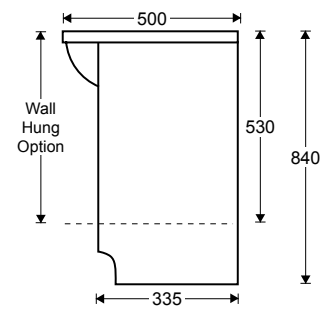

1200mm

Product Codes: 603502 / 603501 (floor),
603510 / 603509 (wall)