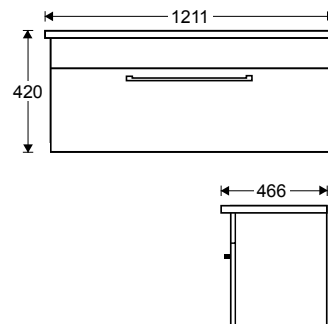

ONE DRAWER - 1200mm

Product Code: 603474 / 603473