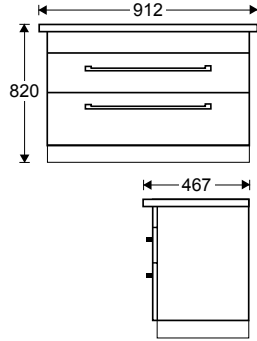

880MM

Three door, nine shelves unit.

width: 880mm height: 750mm depth: 120mm

Charred oak 615115 / white gloss 615114

1180MM

Two door, six shelves unit.

width: 1180mm height: 750mm depth: 120mm

Charred oak 615118 / white gloss 615116

Product Code: 603474 / 603473

TWO DRAWER - 1200mm DOUBLE BOWL

Product Code: 603476 / 603475

BOSTON TWO DRAWER FLOOR STANDING UNIT

750mm

Product Code: 603478 / 603477

900mm

Product Code: 603480 / 603479