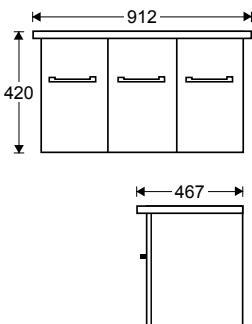

880MM

Three door, nine shelves unit.

width: 880mm height: 750mm depth: 120mm

Charred oak 615115 / white gloss 615114

1180MM

Two door, six shelves unit.

width: 1180mm height: 750mm depth: 120mm

Charred oak 615118 / white gloss 615116

1200mm

Product Code: 603482 / 603481

FLOOR OR WALL - 1200mm DOUBLE BOWL

Product Code: 603484 / 603483

BOSTON FLOOR STANDING UNIT

ONE DOOR, TWO DRAWER - 750mm

Product Code: 603486 / 603485

TWO DOOR, TWO DRAWER - 900mm

Product Code: 603488 / 603487

TWO DOOR, FOUR DRAWER - 1200mm

Product Code: 603490 / 603489

BOSTON WALL-HUNG UNIT

TWO DOOR, ONE DRAWER - 900mm

Product Code: 603492 / 603491

TWO DOOR, TWO DRAWER - 1200mm

Product Code: 603494 / 603493