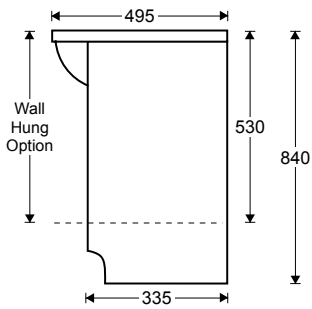

TECHNICAL SPECIFICATIONS

ATLANTA FLOOR STANDING AND WALL-HUNG UNIT

750mm

Product Codes: 603496 / 603495 (floor),
603504 / 603503 (wall)