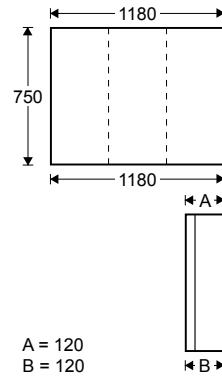

TWO DOOR - 1180mm

Product Code: 615118 / 615116