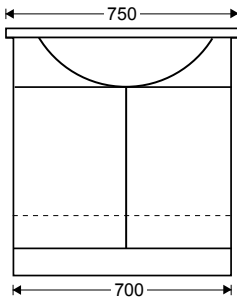

TECHNICAL SPECIFICATIONS

ATLANTA FLOOR STANDING AND WALL-HUNG UNIT

750mm

Product Codes: 603496 / 603495 (floor),
603504 / 603503 (wall)