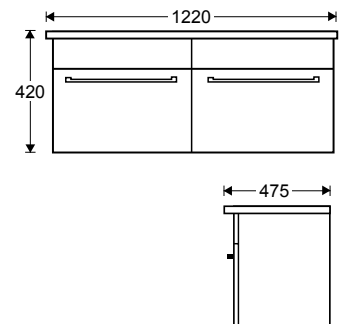

TWO DRAWER - 1200mm DOUBLE BOWL

Product Code: 603476 / 603475