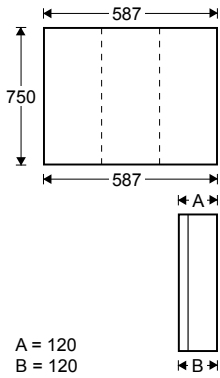

RAYMOR TALL CUPBOARD

ONE DOOR, TWO DRAWER AND ONE SHELF

Product Code: 615111/ 615110

RAYMOR MIRROR CABINET

TWO DOOR - 587MM

Product Code: 615113/ 615112

THREE DOOR - 880mm

Product Code: 615115 / 615114

TWO DOOR - 1180mm

Product Code: 615118 / 615116

RAYMOR METRO VANITY

ONE DOOR, WALL HUNG

Product Code: 615109/ 615108

Tapware and accessories not included.

Raymor