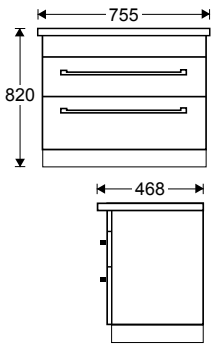

900mm

width: 912 height: 420 depth: 467

Charred oak 603472 / white gloss 603471

1200mm

width: 1200 height: 420 depth: 466

Charred oak 603474 / white gloss 603473

1200mm with double bowl

Single drawer high, with two drawers side by side.

750mm

width: 755 height: 820 depth: 468

Charred oak 603478 / white gloss 603477

900mm

width: 912 height: 820 depth: 467

Charred oak 603480 / white gloss 603479

1200mm

width: 1200 height: 820 depth: 466

880MM

Three door, nine shelves unit.

width: 880mm height: 750mm depth: 120mm

Charred oak 615115 / white gloss 615114

1180MM

Two door, six shelves unit.

width: 1180mm height: 750mm depth: 120mm

Charred oak 615118 / white gloss 615116

Product Code: 603474 / 603473

TWO DRAWER - 1200mm DOUBLE BOWL

Product Code: 603476 / 603475

BOSTON TWO DRAWER FLOOR STANDING UNIT

750mm

Product Code: 603478 / 603477

900mm

Product Code: 603480 / 603479