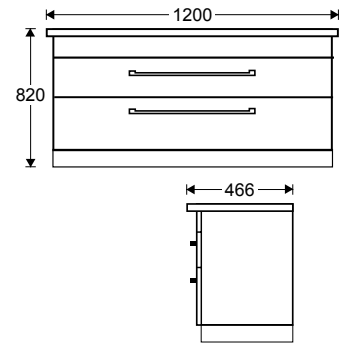

FLOOR OR WALL - 1200mm DOUBLE BOWL

Product Code: 603484 / 603483