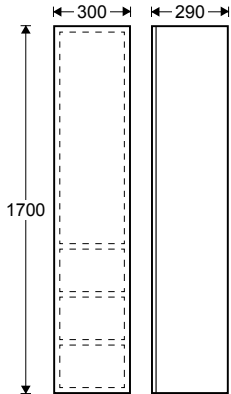

RAYMOR TALL CUPBOARD

ONE DOOR, TWO DRAWER AND ONE SHELF

Product Code: 615111/ 615110

RAYMOR MIRROR CABINET

TWO DOOR - 587MM

Product Code: 615113/ 615112